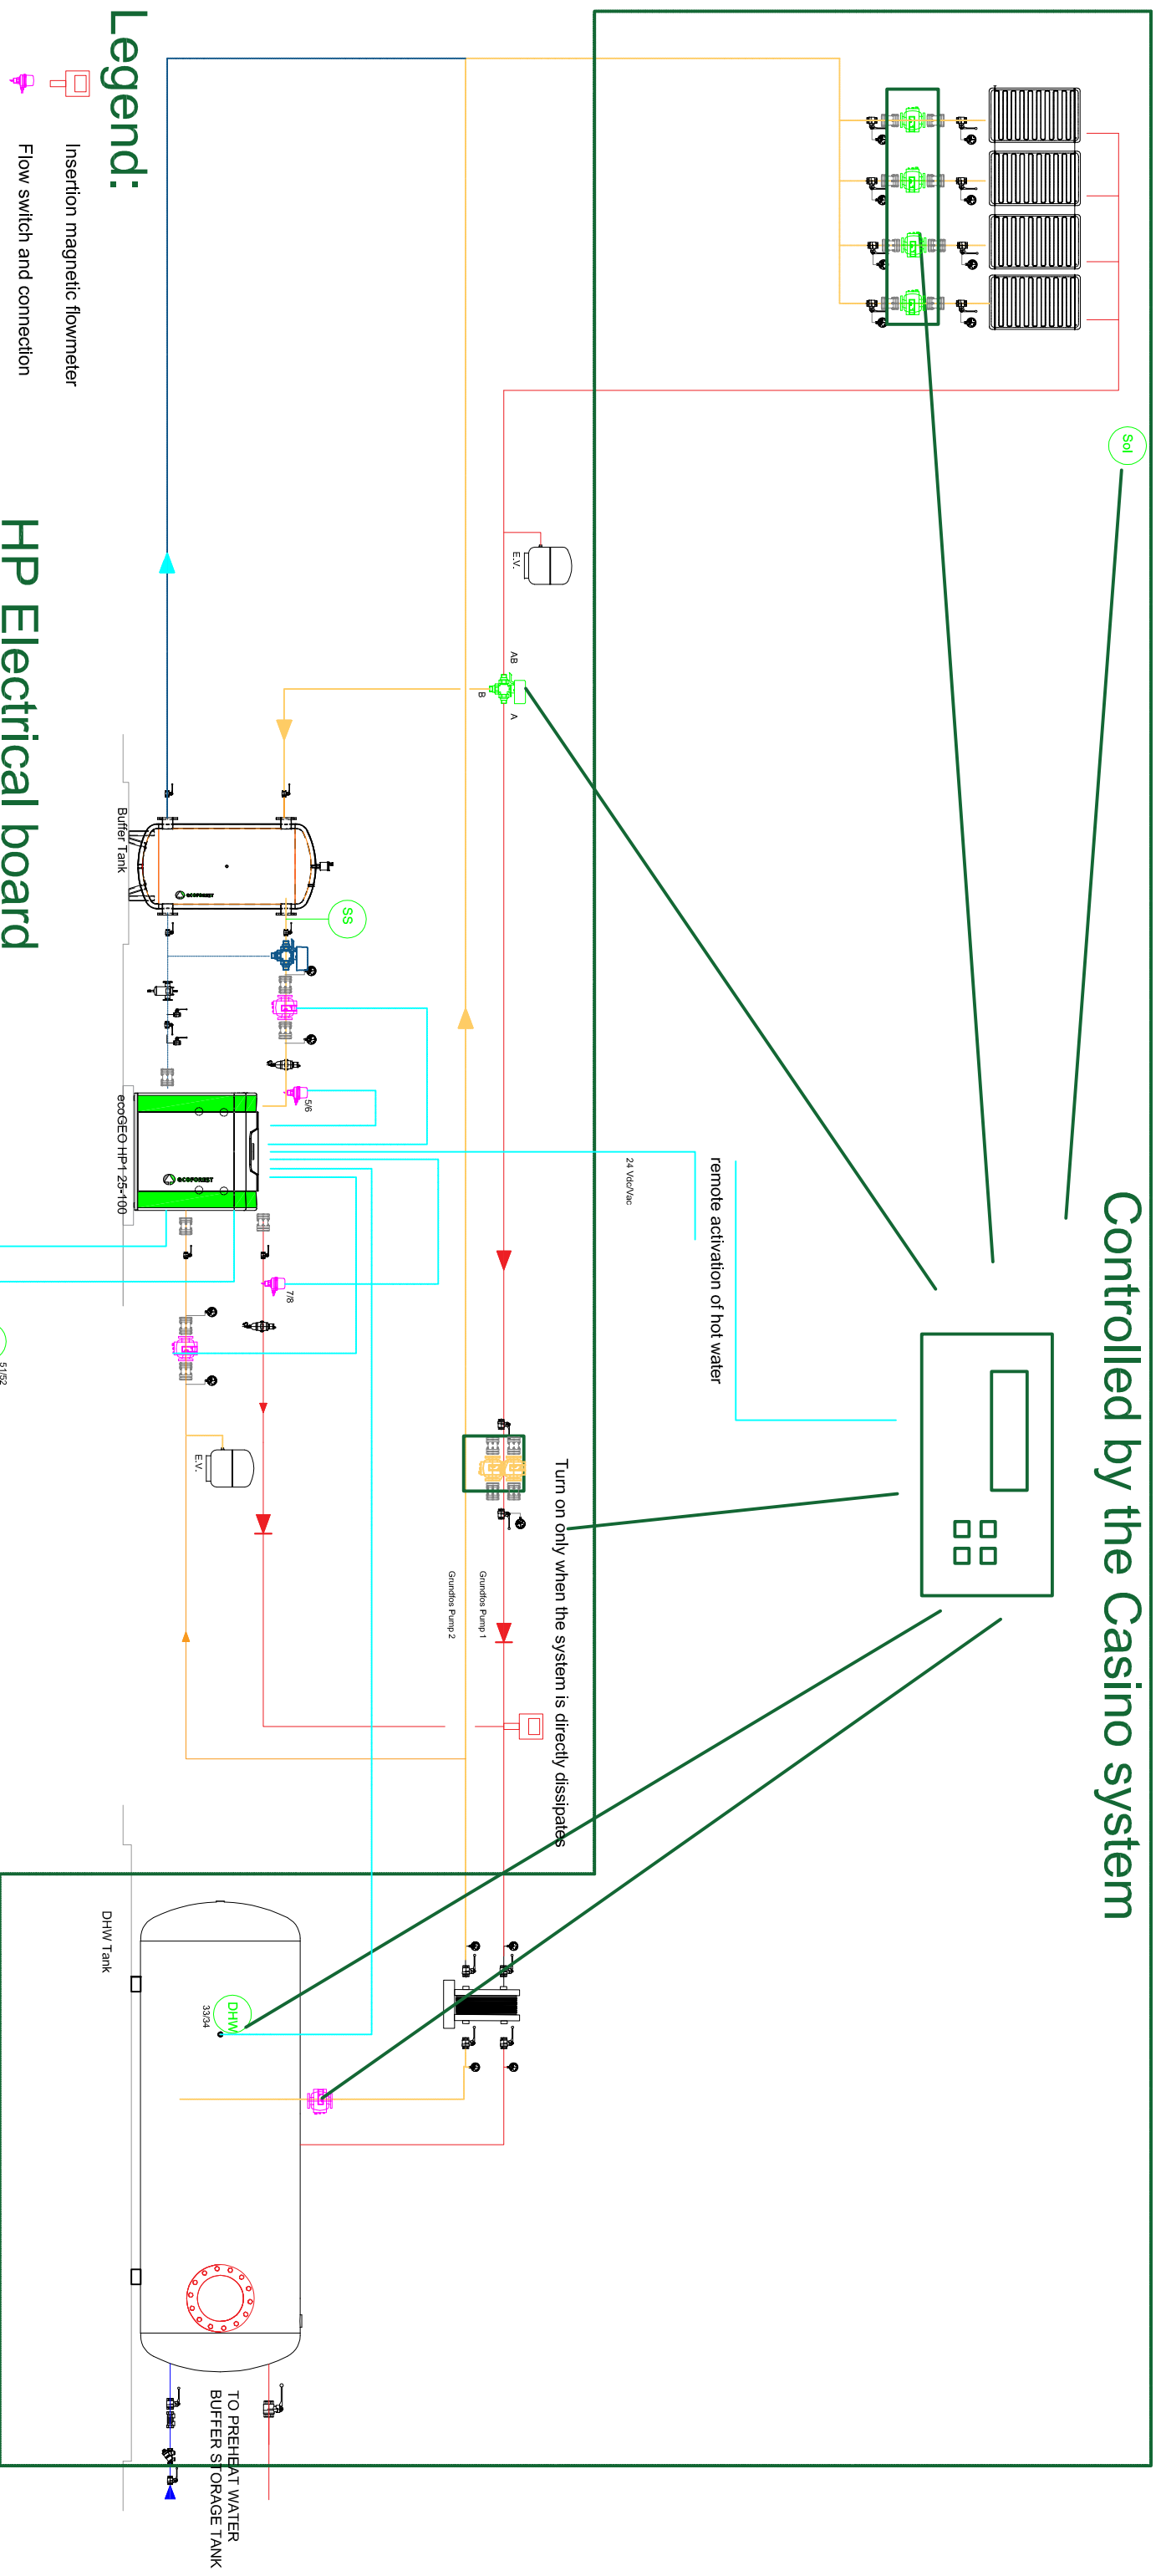

Controlled by the Casino system

Legend:

- Insertion magnetic flowmeter
- Flow switch and connection
- Wilo TOP S 1,5 X30
- Grundfos
- Wilo Giga
- Expansion Vessel
- Purger
- Filter sludge
- 3 ways valve and connection
- Sensor signal and connection
- 3 ways thermostatic valve
- Check valve
- Outdoor sensor

HP Electrical board

Ecoforest notes:

When the system does not directly dissipates, you must send a signal to activate the heat pump (69 / 70), 24 V you must install a safety sensor, calibrated to a maximum temperature of 20 ° C.