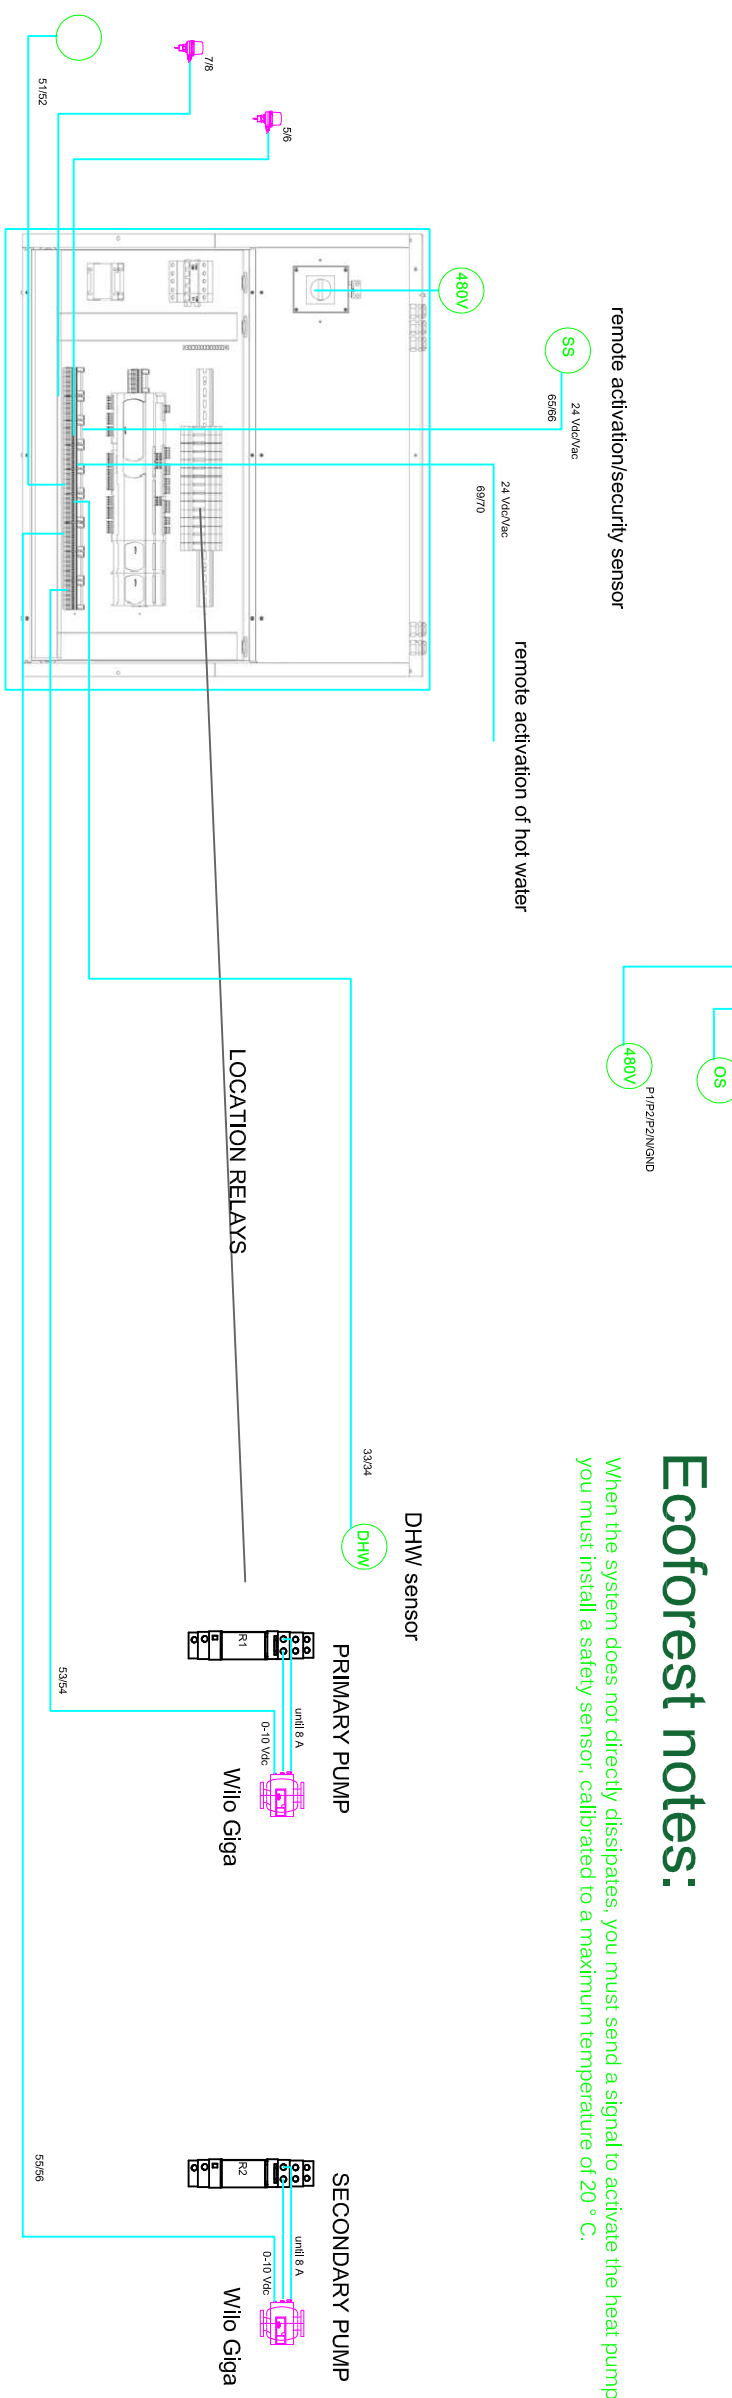

Controlled by the Casino system

Legend:

- Insertion magnetic flowmeter
- Flow switch and connection
- Wilo TOP S 1,5 X30
- Grundfos
- Wilo Giga
- Expansion Vessel
- Purger
- Filter sludge
- 3 ways valve and connection
- Sensor signal and connection
- 3 ways thermostatic valve
- Check valve
- Outdoor sensor

HP Electrical board

Ecoforest notes:

When the system does not directly dissipates, you must send a signal to activate the heat pump (69 / 70), 24 V you must install a safety sensor, calibrated to a maximum temperature of 20 ° C.